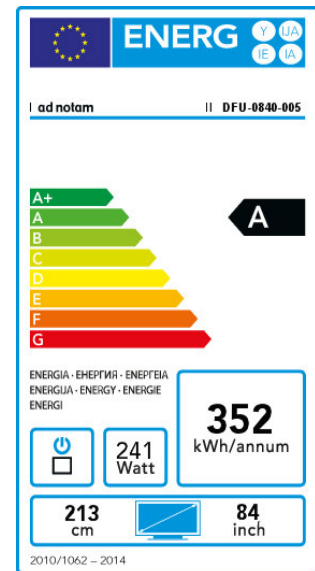

## MONITOR

Energy consumption per year, based on the power consumption of the screen operating 4 hours per day for 365 days. The actual energy consumption will depend on how the screen is used.

EP 1168285 / US 7,455,412 / EP 1429308 / EP 1809828 / US 7,589,893 / DE 10139890

**ad notam**<sup>®</sup>

HIDDEN TECHNOLOGY - TECHNOLOGY BECOMES INVISIBLE.

**DFU-0840-005****GENERAL INFORMATION**

<b>Article number</b>	DFU-0840-005
<b>Product dimensions *</b>	1987 x 1179 x 70 mm (78,23" x 46,42" x 2,76")
<b>Product weight</b>	82,8 kg (182.54 lbs)
<b>Permitted product usage</b>	For In-Door-Use only
<b>Operating temperature</b>	0 to 50 Celcius (32 to 122 Fahrenheit)
<b>Humidity</b>	20% - 80%
<b>HS Code</b>	85 28 59 40
<b>Packaging type</b>	Carton Box
<b>Packaging dimensions</b>	2257 x 1640 x 350mm (88 7/8" x 64 9/16" x 13 3/4")
<b>Packaging gross volume weight</b>	TBD

**DRAWINGS****Frontview****Sideview****Topview**

Drawing measure      mm  
   inches

**ad notam**<sup>®</sup>

HIDDEN TECHNOLOGY - TECHNOLOGY BECOMES INVISIBLE.

**DFU-0840-005****SPECIFICATION**

<b>Display type (Backlight type)</b>	TFT Thin Film Transistor (LED)	
<b>Screen diagonale</b>	84.0" (2134 mm)	
<b>Screen active area (WxH) **</b>	1860 x 1064 mm (73.23" x 41.18")	
<b>Picture format</b>	16:9	
<b>Physical resolution</b>	1920 x 1080	
<b>Viewing angle</b>	Horizontal (Total / Left / Right):	178 / 89 / 89
	Vertical (Total / Up / Down):	178 / 89 / 89
<b>Brightness ***</b>	max. 350 cd/m <sup>2</sup>	
<b>Contrast</b>	Typical 1400:1	
<b>Response time</b>	8 ms	
<b>Refresh rate</b>	120 Hz	
<b>Power consumption</b>	DC 24V / Standby: 0,4W / 16,7mA / Maximum: 484W / 20,2A	
<b>OSD language</b>	Deutsch, English, Espanol, Francais, Italiano, Portugues, Chinese	
<b>Certification</b>	UL 60950-1, CAN / CSA 22.2 - 60950-1, CB, FCC, EN 60950-1, EMC 55022, EN 6100-3-2	
<b>Lifetime (backlight)</b>	~ 30.000 operating hours	