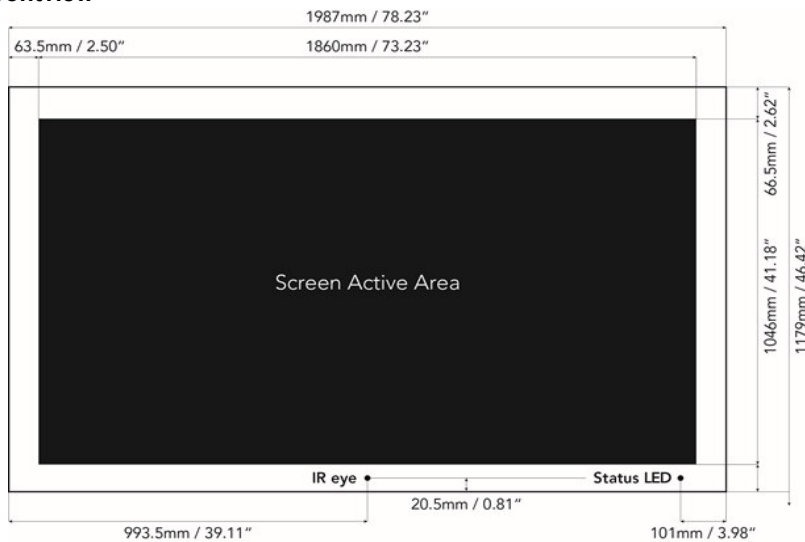

EP 1168285 / US 7,455,412 / EP 1429308 / EP 1809828 / US 7,589,893 / DE 10139890

**ad notam**<sup>®</sup>

HIDDEN TECHNOLOGY - TECHNOLOGY BECOMES INVISIBLE.

**DFU-0840-005****GENERAL INFORMATION**

<b>Article number</b>	DFU-0840-005
<b>Product dimensions *</b>	1987 x 1179 x 70 mm (78,23" x 46,42" x 2,76")
<b>Product weight</b>	82,8 kg (182.54 lbs)
<b>Permitted product usage</b>	For In-Door-Use only
<b>Operating temperature</b>	0 to 50 Celcius (32 to 122 Fahrenheit)
<b>Humidity</b>	20% - 80%
<b>HS Code</b>	85 28 59 40
<b>Packaging type</b>	Carton Box
<b>Packaging dimensions</b>	2257 x 1640 x 350mm (88 7/8" x 64 9/16" x 13 3/4")
<b>Packaging gross volume weight</b>	TBD

**DRAWINGS****Frontview****Sideview****Topview**

Drawing measure      mm  
   inches

**ad notam**<sup>®</sup>

HIDDEN TECHNOLOGY - TECHNOLOGY BECOMES INVISIBLE.

**DFU-0840-005****SPECIFICATION**

<b>Display type (Backlight type)</b>	TFT Thin Film Transistor (LED)	
<b>Screen diagonale</b>	84.0" (2134 mm)	
<b>Screen active area (WxH) **</b>	1860 x 1064 mm (73.23" x 41.18")	
<b>Picture format</b>	16:9	
<b>Physical resolution</b>	1920 x 1080	
<b>Viewing angle</b>	Horizontal (Total / Left / Right):	178 / 89 / 89
	Vertical (Total / Up / Down):	178 / 89 / 89
<b>Brightness ***</b>	max. 350 cd/m <sup>2</sup>	
<b>Contrast</b>	Typical 1400:1	
<b>Response time</b>	8 ms	
<b>Refresh rate</b>	120 Hz	
<b>Power consumption</b>	DC 24V / Standby: 0,4W / 16,7mA / Maximum: 484W / 20,2A	
<b>OSD language</b>	Deutsch, English, Espanol, Francais, Italiano, Portugues, Chinese	
<b>Certification</b>	UL 60950-1, CAN / CSA 22.2 - 60950-1, CB, FCC, EN 60950-1, EMC 55022, EN 6100-3-2	
<b>Lifetime (backlight)</b>	~ 30.000 operating hours	