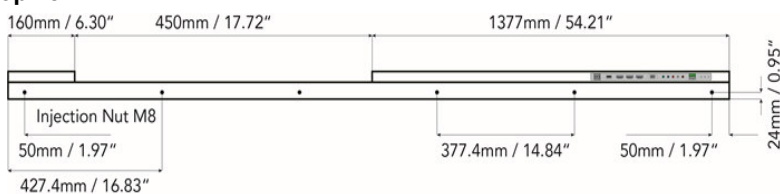

EP 1168285 / US 7,455,412 / EP 1429308 / EP 1809828 / US 7,589,893 / DE 10139890

**ad notam**<sup>®</sup>

HIDDEN TECHNOLOGY - TECHNOLOGY BECOMES INVISIBLE.

**DFU-0840-005****GENERAL INFORMATION**

<b>Article number</b>	DFU-0840-005
<b>Product dimensions *</b>	1987 x 1179 x 70 mm (78,23" x 46,42" x 2,76")
<b>Product weight</b>	82,8 kg (182.54 lbs)
<b>Permitted product usage</b>	For In-Door-Use only
<b>Operating temperature</b>	0 to 50 Celcius (32 to 122 Fahrenheit)
<b>Humidity</b>	20% - 80%
<b>HS Code</b>	85 28 59 40
<b>Packaging type</b>	Carton Box
<b>Packaging dimensions</b>	2257 x 1640 x 350mm (88 7/8" x 64 9/16" x 13 3/4")
<b>Packaging gross volume weight</b>	TBD

**DRAWINGS****Frontview****Sideview****Topview**

Drawing measure      mm  
   inches

**ad notam**<sup>®</sup>

HIDDEN TECHNOLOGY - TECHNOLOGY BECOMES INVISIBLE.

**DFU-0840-005****SPECIFICATION**

<b>Display type (Backlight type)</b>	TFT Thin Film Transistor (LED)	
<b>Screen diagonale</b>	84.0" (2134 mm)	
<b>Screen active area (WxH) **</b>	1860 x 1064 mm (73.23" x 41.18")	
<b>Picture format</b>	16:9	
<b>Physical resolution</b>	1920 x 1080	
<b>Viewing angle</b>	Horizontal (Total / Left / Right):	178 / 89 / 89
	Vertical (Total / Up / Down):	178 / 89 / 89
<b>Brightness ***</b>	max. 350 cd/m <sup>2</sup>	
<b>Contrast</b>	Typical 1400:1	
<b>Response time</b>	8 ms	
<b>Refresh rate</b>	120 Hz	
<b>Power consumption</b>	DC 24V / Standby: 0,4W / 16,7mA / Maximum: 484W / 20,2A	
<b>OSD language</b>	Deutsch, English, Espanol, Francais, Italiano, Portugues, Chinese	
<b>Certification</b>	UL 60950-1, CAN / CSA 22.2 - 60950-1, CB, FCC, EN 60950-1, EMC 55022, EN 6100-3-2	
<b>Lifetime (backlight)</b>	~ 30.000 operating hours	