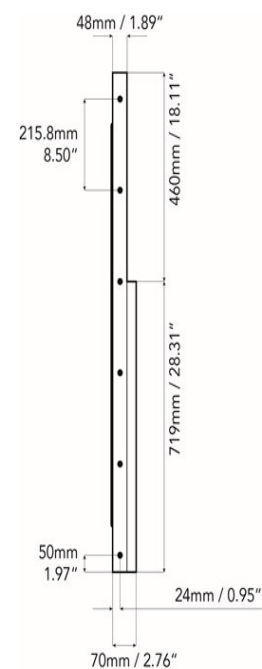

EP 1168285 / US 7,455,412 / EP 1429308 / EP 1809828 / US 7,589,893 / DE 10139890

**ad notam**<sup>®</sup>

HIDDEN TECHNOLOGY - TECHNOLOGY BECOMES INVISIBLE.

**DFU-0840-005****GENERAL INFORMATION**

<b>Article number</b>	DFU-0840-005
<b>Product dimensions *</b>	1987 x 1179 x 70 mm (78,23" x 46,42" x 2,76")
<b>Product weight</b>	82,8 kg (182.54 lbs)
<b>Permitted product usage</b>	For In-Door-Use only
<b>Operating temperature</b>	0 to 50 Celcius (32 to 122 Fahrenheit)
<b>Humidity</b>	20% - 80%
<b>HS Code</b>	85 28 59 40
<b>Packaging type</b>	Carton Box
<b>Packaging dimensions</b>	2257 x 1640 x 350mm (88 7/8" x 64 9/16" x 13 3/4")
<b>Packaging gross volume weight</b>	TBD

**DRAWINGS****Frontview****Sideview****Topview**

Drawing measure      mm  
   inches

**ad notam**<sup>®</sup>

HIDDEN TECHNOLOGY - TECHNOLOGY BECOMES INVISIBLE.

**DFU-0840-005****SPECIFICATION**

<b>Display type (Backlight type)</b>	TFT Thin Film Transistor (LED)	
<b>Screen diagonale</b>	84.0" (2134 mm)	
<b>Screen active area (WxH) **</b>	1860 x 1064 mm (73.23" x 41.18")	
<b>Picture format</b>	16:9	
<b>Physical resolution</b>	1920 x 1080	
<b>Viewing angle</b>	Horizontal (Total / Left / Right):	178 / 89 / 89
	Vertical (Total / Up / Down):	178 / 89 / 89
<b>Brightness ***</b>	max. 350 cd/m <sup>2</sup>	
<b>Contrast</b>	Typical 1400:1	
<b>Response time</b>	8 ms	
<b>Refresh rate</b>	120 Hz	
<b>Power consumption</b>	DC 24V / Standby: 0,4W / 16,7mA / Maximum: 484W / 20,2A	
<b>OSD language</b>	Deutsch, English, Espanol, Francais, Italiano, Portugues, Chinese	
<b>Certification</b>	UL 60950-1, CAN / CSA 22.2 - 60950-1, CB, FCC, EN 60950-1, EMC 55022, EN 6100-3-2	
<b>Lifetime (backlight)</b>	~ 30.000 operating hours	